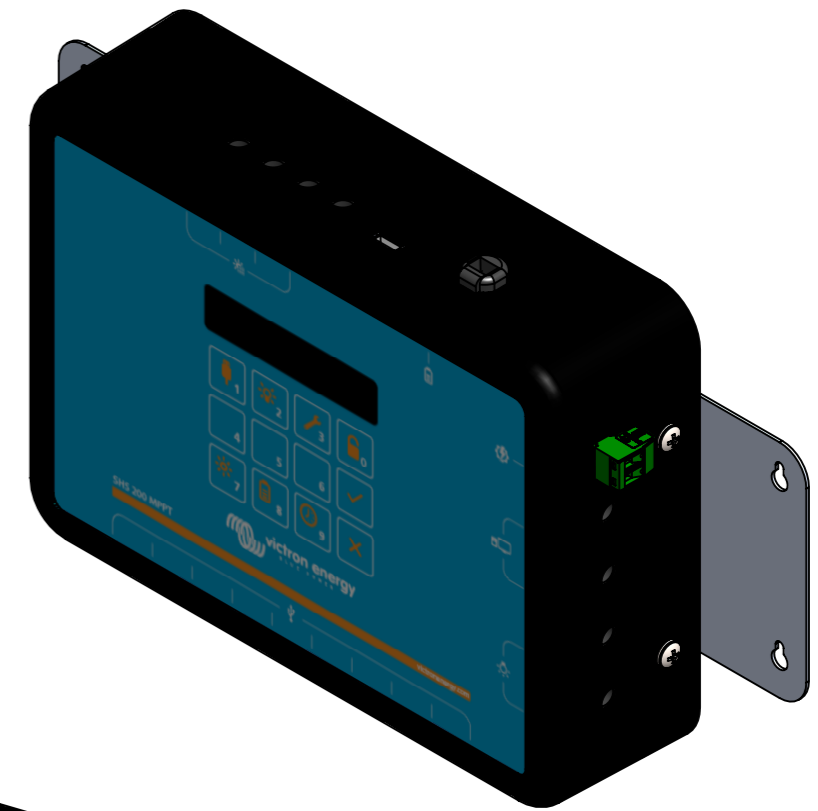

Dimension Drawing - Solar Home System

SHS121409130

SHS 200 MPPT v3.0

DETAIL A
SCALE 2 : 1

Dimensions in mm