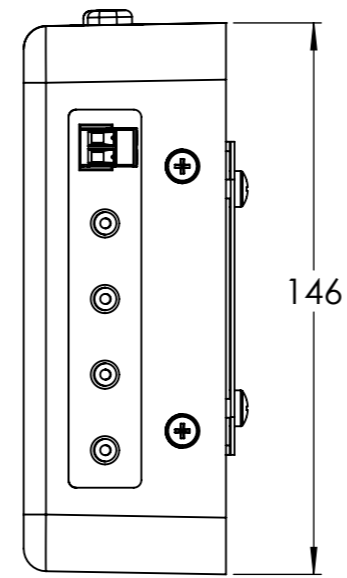

Dimension Drawing - Solar Home System

SHS121409130

SHS 200 MPPT v3.0

DETAIL A
SCALE 2 : 1

Dimensions in mm