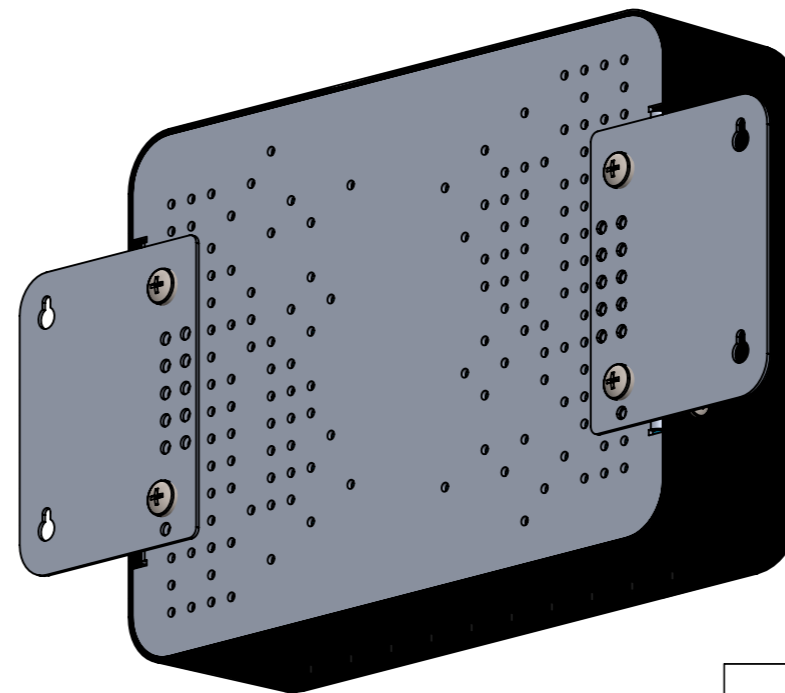

Dimension Drawing - Solar Home System

SHS121409130

SHS 200 MPPT v3.0

DETAIL A
SCALE 2 : 1

Dimensions in mm