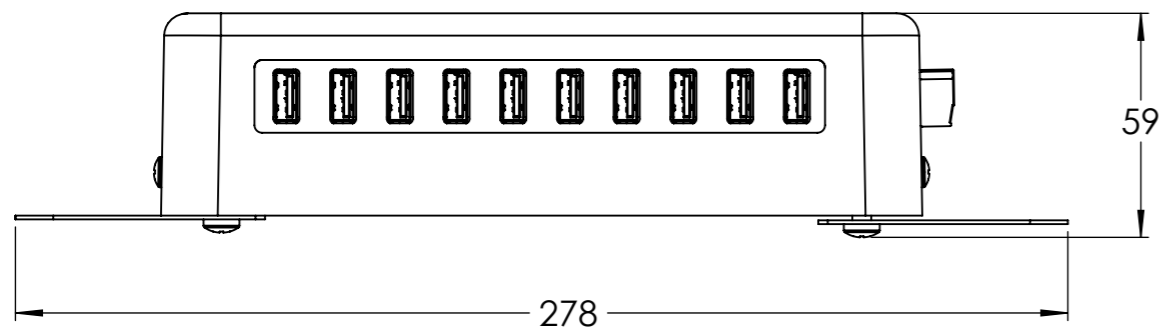

Dimension Drawing - Solar Home System

SHS121409130

SHS 200 MPPT v3.0

DETAIL A
SCALE 2 : 1

Dimensions in mm