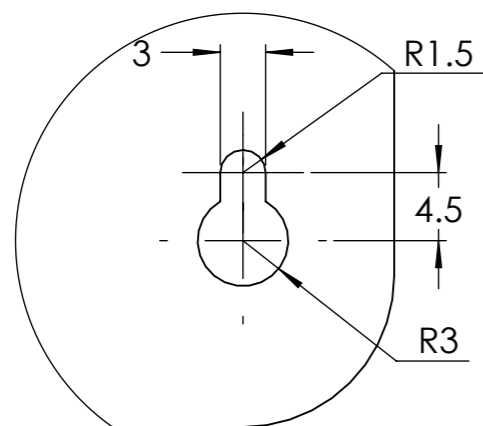

Dimension Drawing - Solar Home System

SHS121409130

SHS 200 MPPT v3.0

DETAIL A
SCALE 2 : 1

Dimensions in mm