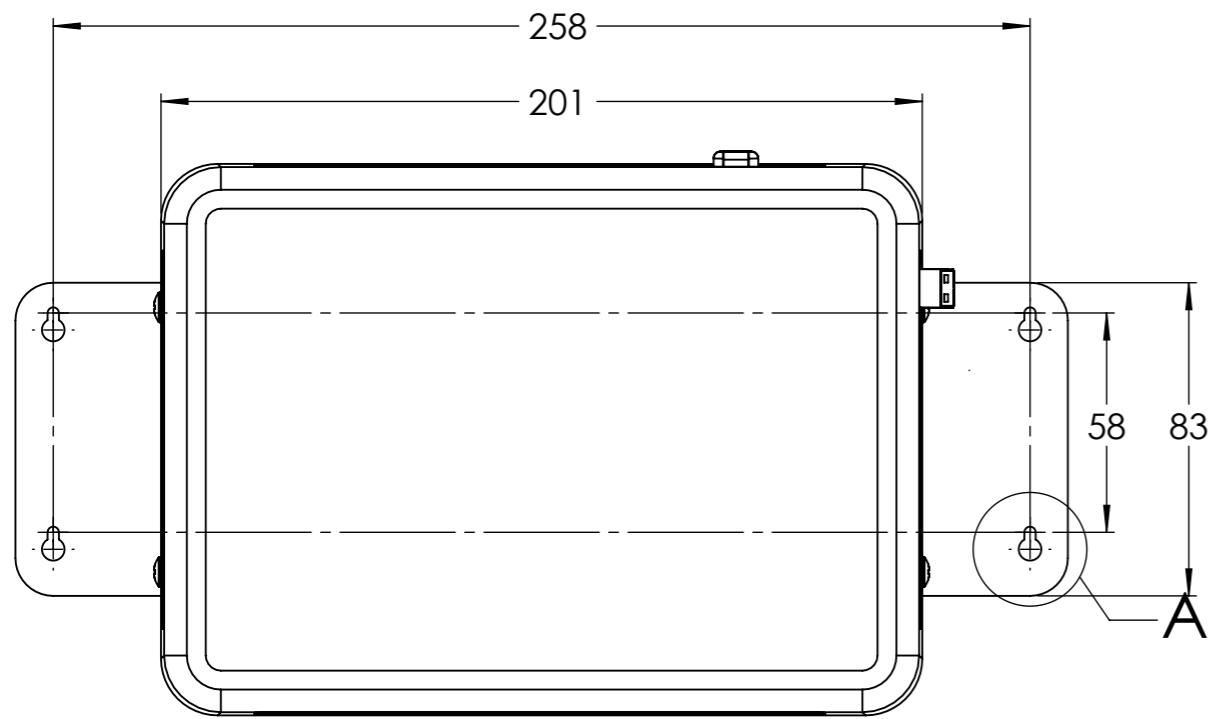

Dimension Drawing - Solar Home System

SHS121409130

SHS 200 MPPT v3.0

DETAIL A
SCALE 2 : 1

Dimensions in mm